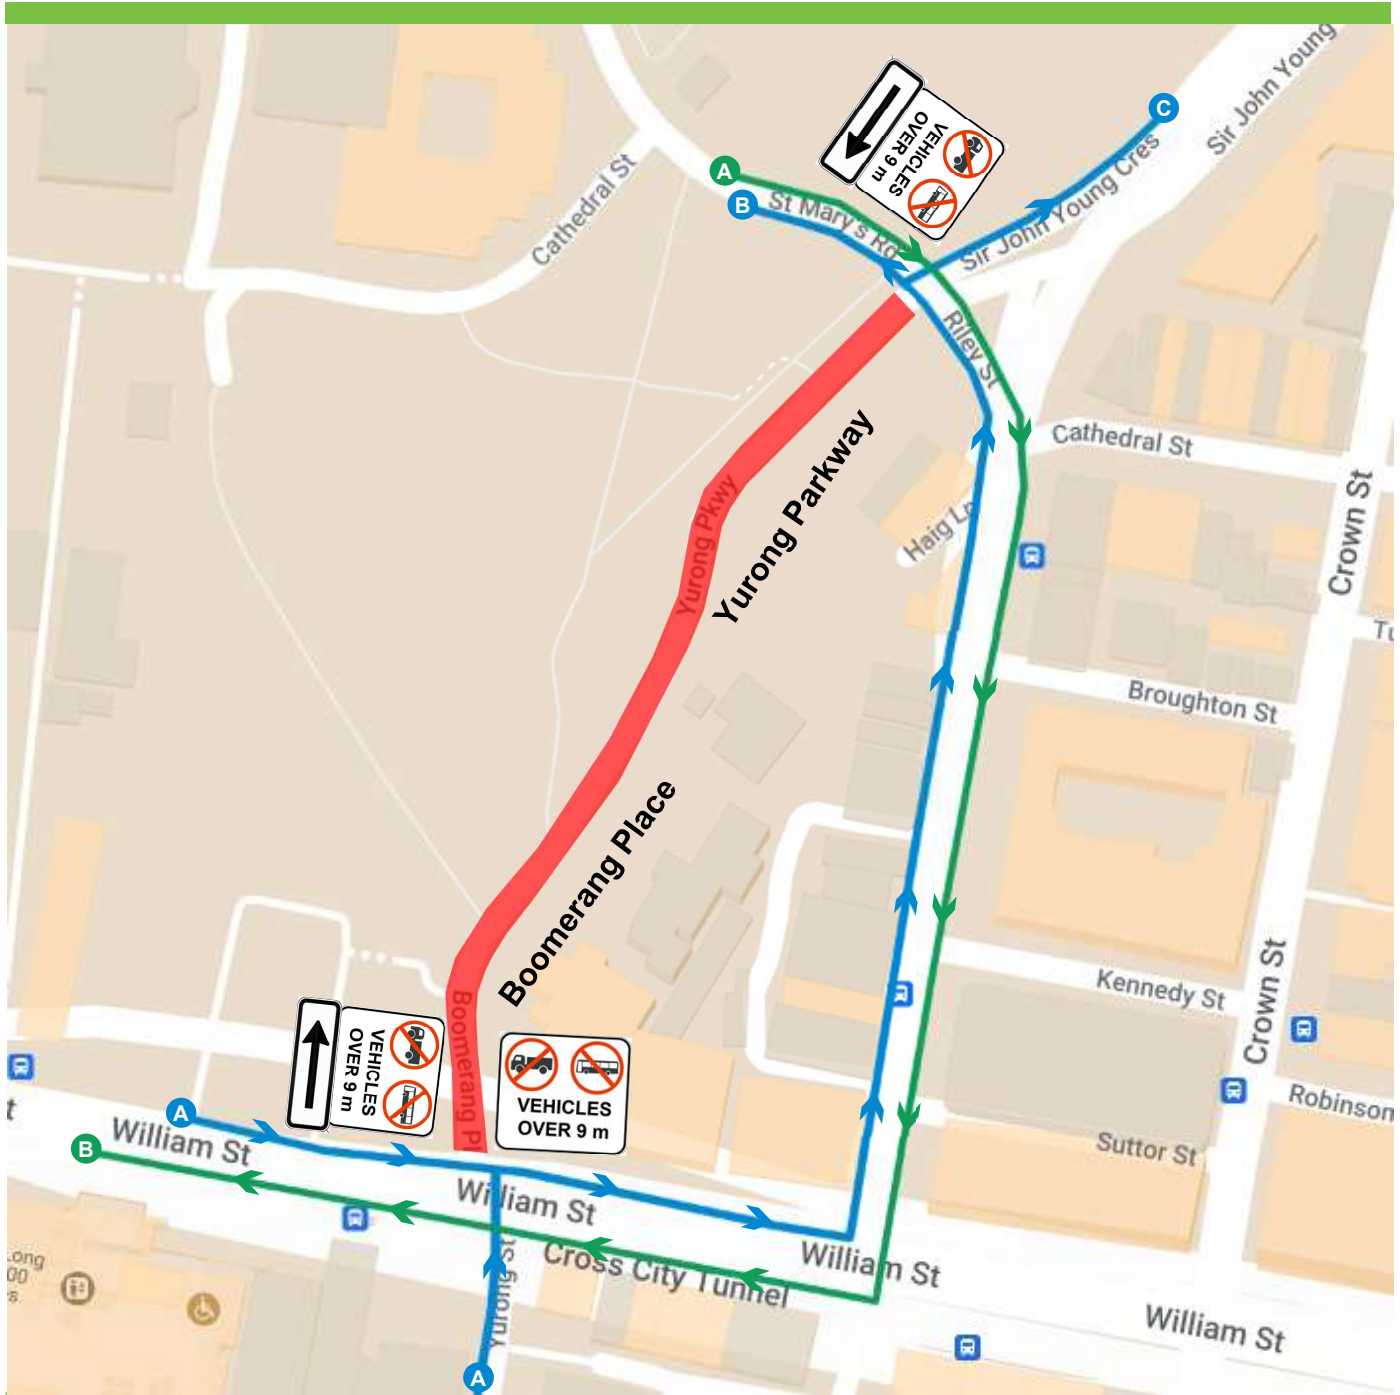

# Proposed road restriction

Boomerang Place and Yurong Parkway, Woolloomooloo  
 No Trucks or Buses (symbolic) Vehicles Over 9m

**Proposed**  
 "No Trucks or Buses (symbolic) Vehicles Over 9m"

**Heavy Vehicle Alternative Route**

 A to B and A to C

 A to B